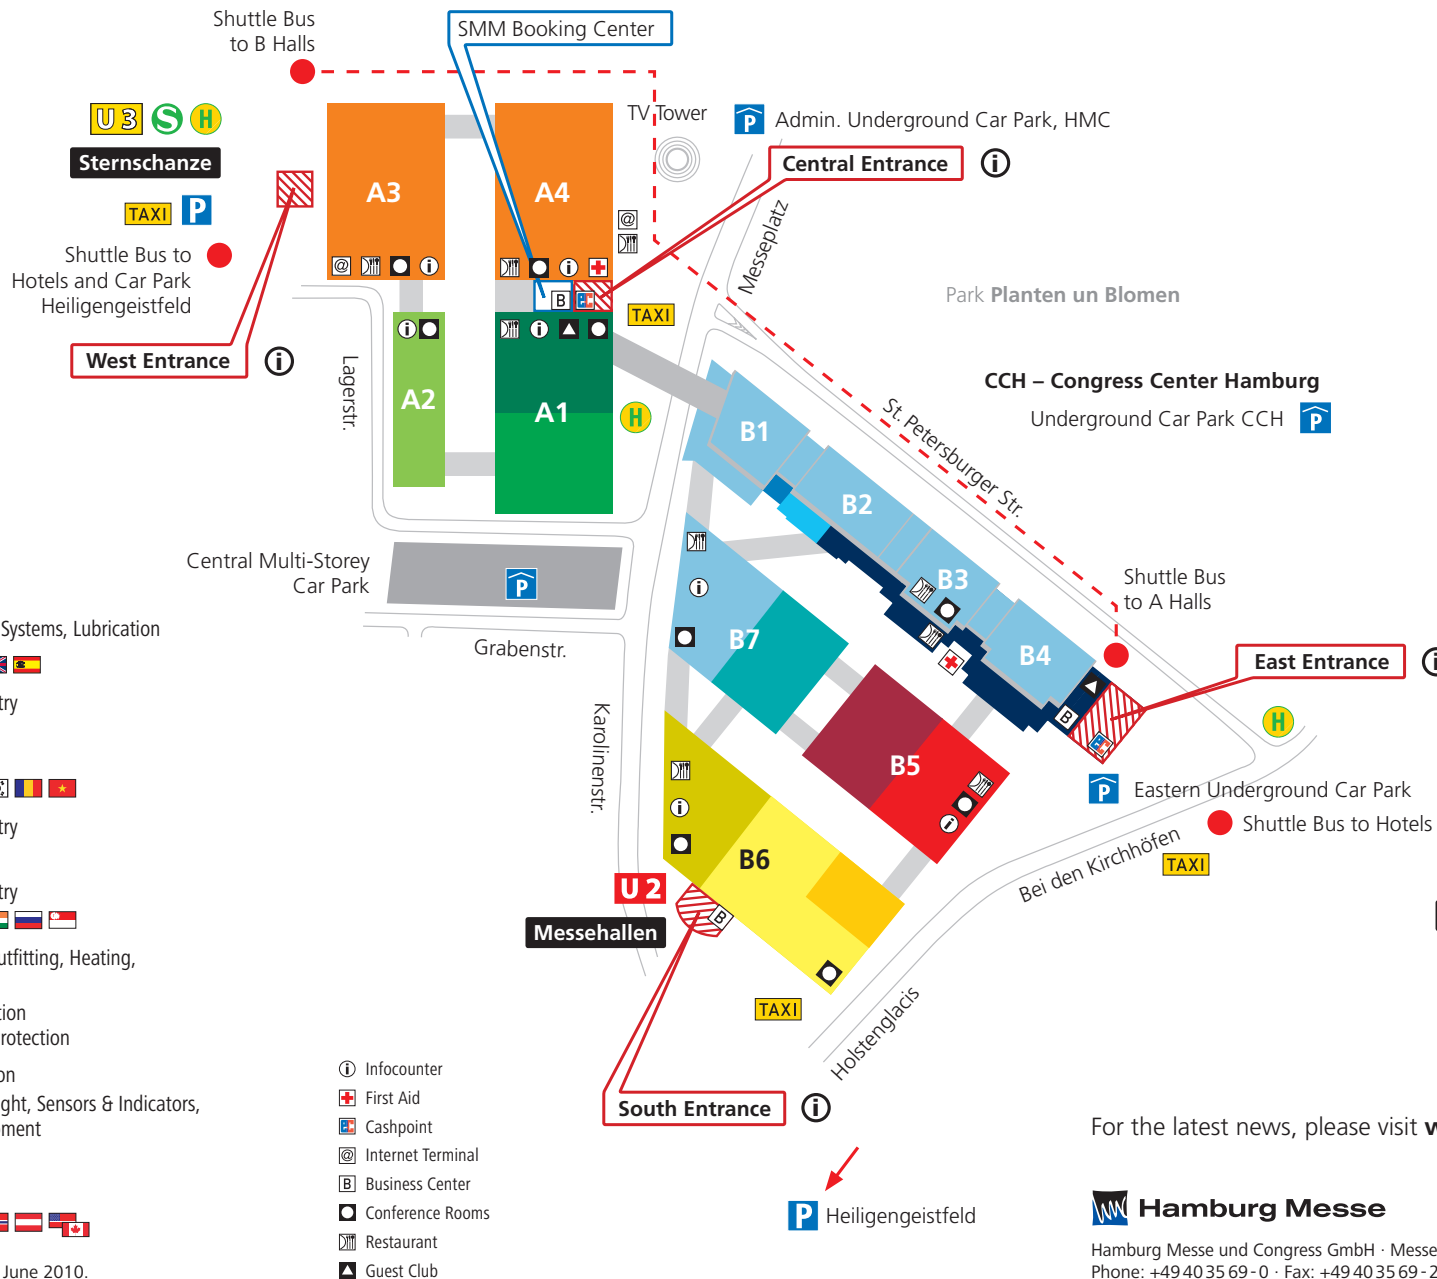

# SMM 2010 hall plan

**SMM**

shipbuilding • machinery  
& marine technology

international trade fair  
hamburg

7 - 10 september 2010  
daily 9.30 am - 6 pm

- |            |   |
|------------|---|
| Hall A1    | <ul style="list-style-type: none"> <li>■ Ship Operation Equipment, Environmental Technologies</li> <li>■ Deck Equipment, Cargo Handling Systems</li> <li>■ National Pavilion </li> </ul>  |
| Hall A2    | <ul style="list-style-type: none"> <li>■ Pumps, Valves, Compressors</li> </ul>  |
| Hall A3-A4 | <ul style="list-style-type: none"> <li>■ Prime Movers and Propulsion Systems, Lubrication</li> </ul>  |
| Hall B1    | <ul style="list-style-type: none"> <li>■ National Pavilions </li> </ul>   |
| Hall B2    | <ul style="list-style-type: none"> <li>■ Shipyards, Shipbuilding Industry</li> <li>■ Production Equipment</li> <li>■ Ship Engineering &amp; Design</li> <li>■ National Pavilions </li> </ul>  |
| Hall B3    | <ul style="list-style-type: none"> <li>■ Shipyards, Shipbuilding Industry</li> <li>■ National Pavilions </li> </ul>   |
| Hall B4    | <ul style="list-style-type: none"> <li>■ Shipyards, Shipbuilding Industry</li> <li>■ National Pavilions </li> </ul>   |
| Hall B5    | <ul style="list-style-type: none"> <li>■ General Outfitting / Interior Outfitting, Heating, Ventilation, Air Conditioning</li> <li>■ Safety Equipment, Fire Protection</li> <li>■ Marine Coatings / Corrosion Protection</li> </ul> |
| Hall B6    | <ul style="list-style-type: none"> <li>■ Navigation and Communication</li> <li>■ Electric Drives, Automation, Light, Sensors &amp; Indicators, Software &amp; EDP, Electric Equipment</li> <li>■ Marine Technology</li> </ul>       |
| Hall B7    | <ul style="list-style-type: none"> <li>■ Shipbuilding Material</li> <li>■ National Pavilions </li> </ul>  |